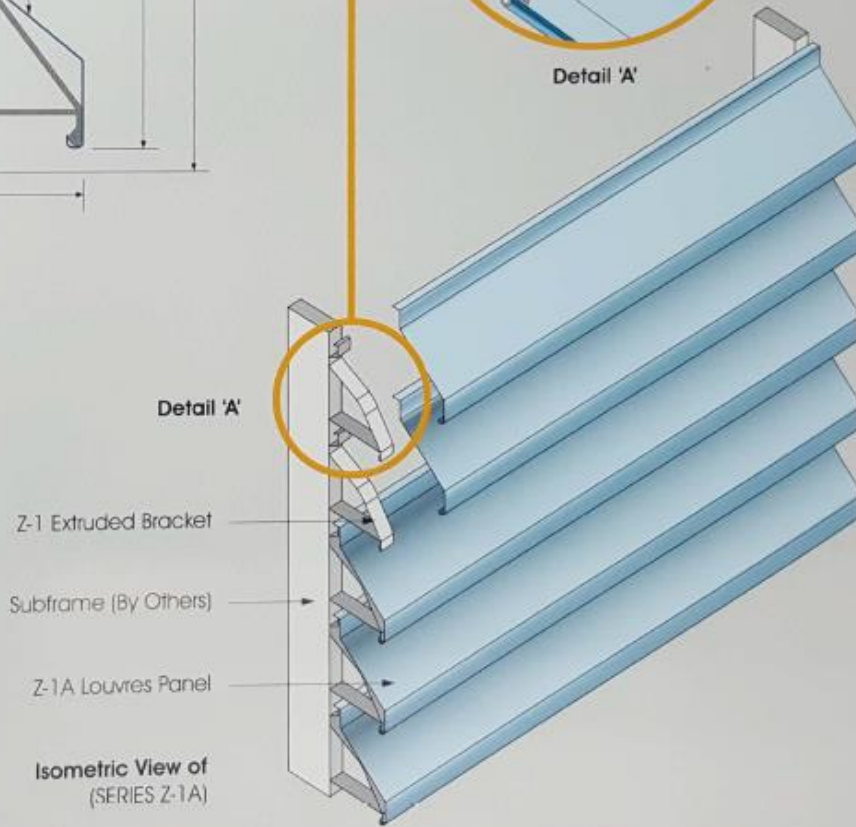

Cross view of Box Louvres Panel
(SERIES Z-1A)

OPTIONAL PANEL:

SERIES Z
(Perforated)

∅ 1.80mm
Δ 5.00mm

1

2

3

4

Isometric View of
(SERIES Z)

	NOTE
1	Louvres Bracket
2	Subframe (By Others)
3	Mitre Joint
4	Louvres Blade