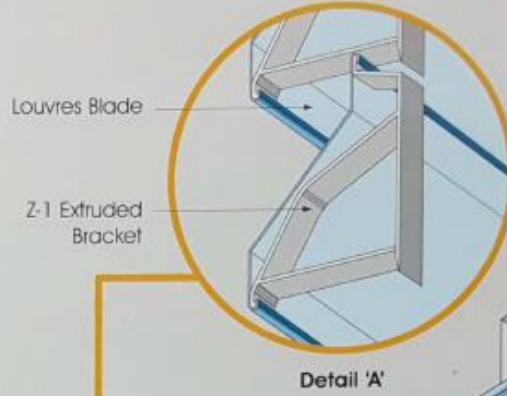

Cross view of Box Louvres Panel
(SERIES Z-1A)

OPTIONAL PANEL:

SERIES Z
(Perforated)

∅ 1.80mm
Δ 5.00mm

1

2

3

4

Isometric View of
(SERIES Z)

	NOTE
1	Louvres Bracket
2	Subframe (By Others)
3	Mitre Joint
4	Louvres Blade