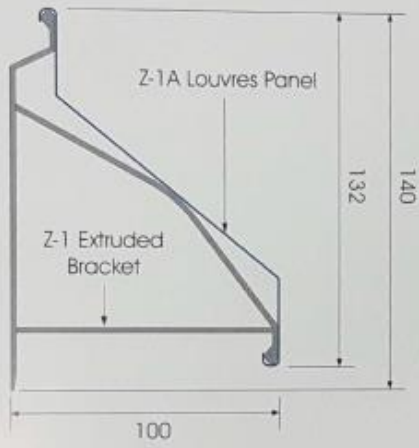

Cross view of Box Louvres Panel
(SERIES Z-1A)

OPTIONAL PANEL:

SERIES Z
(Perforated)

∅ 1.80mm
Δ 5.00mm

1

2

3

4

Isometric View of
(SERIES Z)

	NOTE
1	Louvres Bracket
2	Subframe (By Others)
3	Mitre Joint
4	Louvres Blade