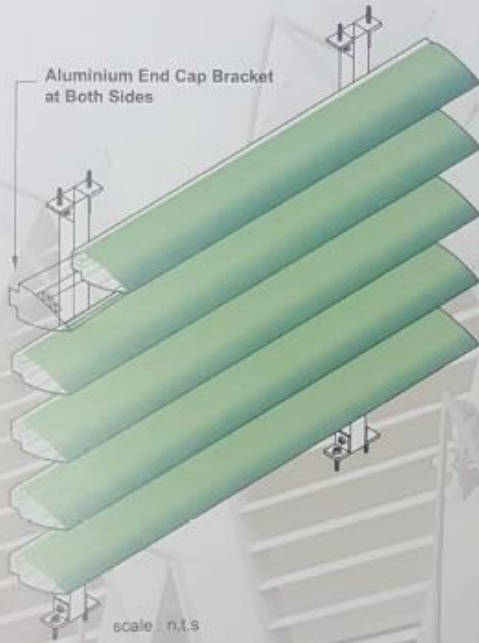

Typical TA DECKE 100AP Sun Louvers

Side View of Panel & Carrier

Isometric View Of Panel & Carrier