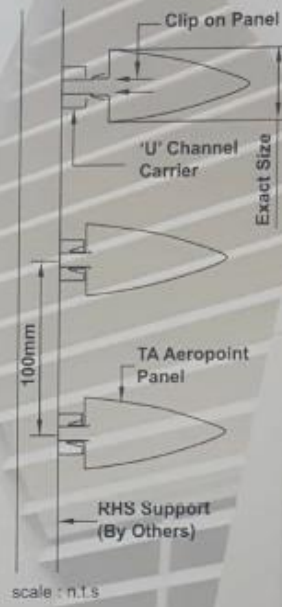

Typical TA DECKE 100AP Sun Louvers

Side View of Panel & Carrier

Isometric View Of Panel & Carrier